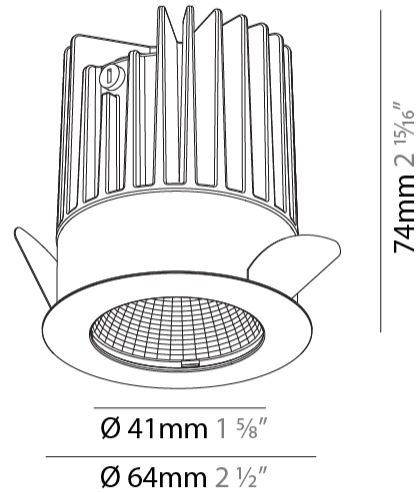

GENERAL

Series: Oiko
Subseries: Oiko Standard
Brand: Prolicht
Division: Architectural
Mounting Type: Recessed
Mounting Location: Ceiling
Subcategory: Downlight

PHYSICAL

Shape: Round
Diameter (mm): 64
Diameter (in): 2 1/2
Height (mm): 74
Height (in): 2 15/16
Ceiling Thickness (mm): 10 / 12.5 / 15
Ceiling Thickness (in): 3/8 or 1/2 or 9/16
Min. Recessing Depth (mm): 90
Min. Recessing Depth (in): 3 9/16
Light Distribution: Downlight
Weight (kg): 0.22
Weight (lbs): 0.49
Fixture Finish: SSR / BKV / CWI / CRY / HAB / UFT / ITA / RUA / FTG / MYG / LOD / PUS / FRO / FUP / KIA / POP / BLS / SPG / MEY / GOH / GUM / CHC / COM / ABZ / JAG / OBR / MOS / ROR
Fixture Material: Aluminum Die Cast
Cut-out Measurements: D. - 60mm / 2 3/8"

ELECTRICAL

Lamp Type: LED (Zhaga Standard)
Total Output Wattage (W): 15
Dimming: Dali Dimming
Driver Included: No
Driver Location: Remote
Driver Type: Constant Current - 120Vac
Input Voltage (V): 120
Constant Current (MA): 350

LED

Number of LEDs: 1
Color Temperature (°K): Warm Dim
Max. Delivered Lumen (lm): 760
Nominal Lumen (lm): 1140
CRI: >90 CRI
Lamp Life (hrs): 50000

OPTICAL

Reflector: 20 / 40 / 60

RATINGS AND CERTIFICATIONS

Certified By: Certified for North American Standards
IP rating: IP20