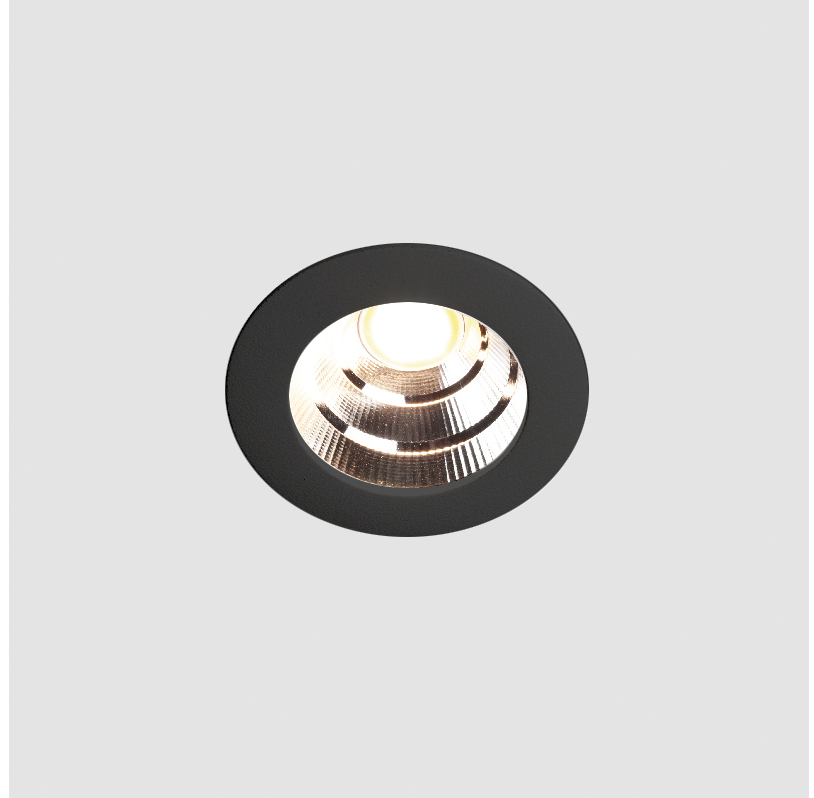

GENERAL

Series: Oiko
Subseries: Oiko Standard
Brand: Prolicht
Division: Architectural
Mounting Type: Recessed
Mounting Location: Ceiling
Subcategory: Downlight

PHYSICAL

Shape: Round
Diameter (mm): 64
Diameter (in): 2 1/2
Height (mm): 74
Height (in): 2 15/16
Ceiling Thickness (mm): 10 / 12.5 / 15
Ceiling Thickness (in): 3/8 or 1/2 or 9/16
Min. Recessing Depth (mm): 90
Min. Recessing Depth (in): 3 9/16
Light Distribution: Downlight
Weight (kg): 0.22
Weight (lbs): 0.49
Fixture Finish: SSR / BKV / CWI / CRY / HAB / UFT / ITA / RUA / FTG / MYG / LOD / PUS / FRO / FUP / KIA / POP / BLS / SPG / MEY / GOH / GUM / CHC / COM / ABZ / JAG / OBR / MOS / ROR
Fixture Material: Aluminum Die Cast
Cut-out Measurements: D. - 60mm / 2 3/8"

ELECTRICAL

Lamp Type: LED (Zhaga Standard)
Total Output Wattage (W): 15
Dimming: Dali Dimming
Driver Included: No
Driver Location: Remote
Driver Type: Constant Current - 120Vac
Input Voltage (V): 120
Constant Current (MA): 350

LED

Number of LEDs: 1
Color Temperature (°K): Warm Dim
Max. Delivered Lumen (lm): 760
Nominal Lumen (lm): 1140
CRI: >90 CRI
Lamp Life (hrs): 50000

OPTICAL

Reflector: 20 / 40 / 60

RATINGS AND CERTIFICATIONS

Certified By: Certified for North American Standards
IP rating: IP20