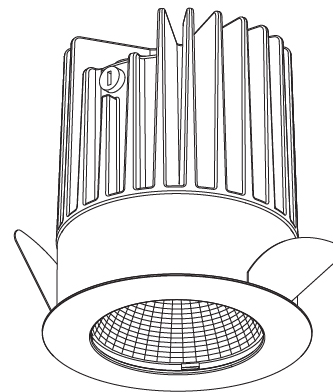

GENERAL

Series: Oiko
Subseries: Oiko Standard
Brand: Prolicht
Division: Architectural
Mounting Type: Recessed
Mounting Location: Ceiling
Subcategory: Downlight

PHYSICAL

Shape: Round
Diameter (mm): 64
Diameter (in): 2 1/2
Height (mm): 74
Height (in): 2 15/16
Ceiling Thickness (mm): 10 / 12.5 / 15
Ceiling Thickness (in): 3/8 or 1/2 or 9/16
Min. Recessing Depth (mm): 90
Min. Recessing Depth (in): 3 9/16
Light Distribution: Downlight
Weight (kg): 0.22
Weight (lbs): 0.49
Fixture Finish: SSR / BKV / CWI / CRY / HAB / UFT / ITA / RUA / FTG / MYG / LOD / PUS / FRO / FUP / KIA / POP / BLS / SPG / MEY / GOH / GUM / CHC / COM / ABZ / JAG / OBR / MOS / ROR
Fixture Material: Aluminum Die Cast
Cut-out Measurements: D. - 60mm / 2 3/8"

ELECTRICAL

Lamp Type: LED (Zhaga Standard)
Input Wattage (W): 14.3
Total Output Wattage (W): 13
Dimming: Tri-Mode (Non-Dimming and Phase Dimming (120Vac only) and 0-10V Dimming)
Driver Included: No
Driver Location: Remote
Driver Type: Constant Current - Universal
Driver Class: Class 2
Input Voltage (V): 120 - 277
Constant Current (MA): 350

LED

Number of LEDs: 1
Color Temperature (°K): 2700 / 3000 / 3500 / 4000
Max. Delivered Lumen (lm): 890 / 920 / 970 / 990
Nominal Lumen (lm): 1304 / 1352 / 1421 / 1450
CRI: >90 CRI
Lamp Life (hrs): 50000

OPTICAL

Reflector°: 20 / 40 / 60

RATINGS AND CERTIFICATIONS

Certified By: Certified for North American Standards
IP rating: IP20

74mm 2 15/16"

Ø 41mm 1 5/8"

Ø 64mm 2 1/2"

90mm
3 5/8"

60mm
2 3/8"

10-15
3/8" - 9/16"