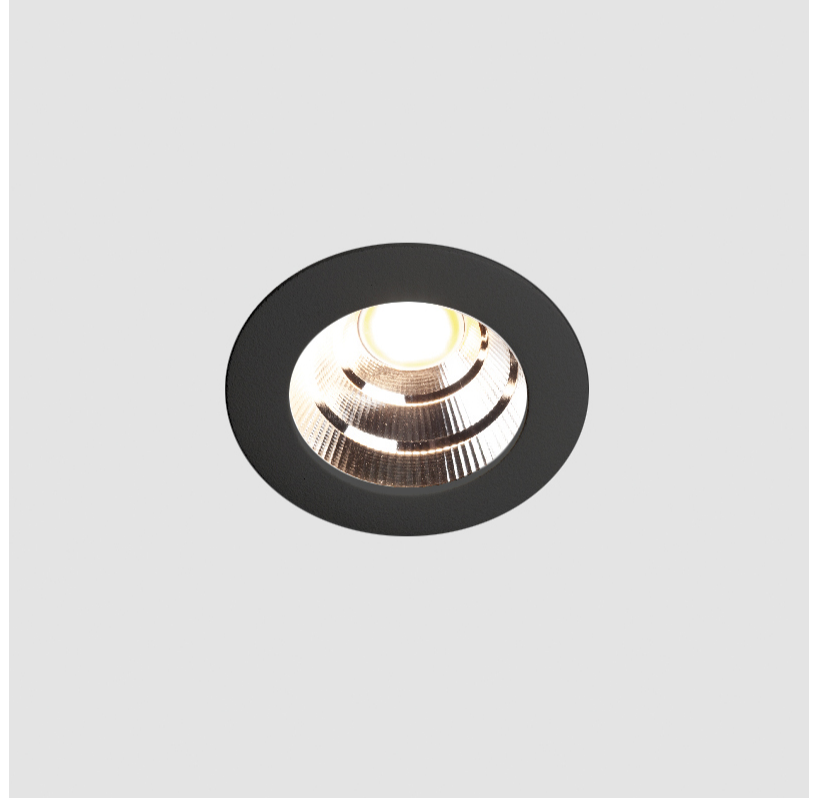

GENERAL

Series: Oiko
Subseries: Oiko Standard
Brand: Prolicht
Division: Architectural
Mounting Type: Recessed
Mounting Location: Ceiling
Subcategory: Downlight

PHYSICAL

Shape: Round
Diameter (mm): 64
Diameter (in): 2 1/2
Height (mm): 74
Height (in): 2 15/16
Ceiling Thickness (mm): 10 / 12.5 / 15
Ceiling Thickness (in): 3/8 or 1/2 or 9/16
Min. Recessing Depth (mm): 90
Min. Recessing Depth (in): 3 9/16
Light Distribution: Downlight
Weight (kg): 0.22
Weight (lbs): 0.49
Fixture Finish: SSR / BKV / CWI / CRY / HAB / UFT / ITA / RUA / FTG / MYG / LOD / PUS / FRO / FUP / KIA / POP / BLS / SPG / MEY / GOH / GUM / CHC / COM / ABZ / JAG / OBR / MOS / ROR
Fixture Material: Aluminum Die Cast
Cut-out Measurements: D. - 60mm / 2 3/8"

ELECTRICAL

Lamp Type: LED (Zhaga Standard)
Input Wattage (W): 14.3
Total Output Wattage (W): 13
Dimming: Tri-Mode (Non-Dimming and Phase Dimming (120Vac only) and 0-10V Dimming)
Driver Included: No
Driver Location: Remote
Driver Type: Constant Current - Universal
Driver Class: Class 2
Input Voltage (V): 120 - 277
Constant Current (MA): 350

LED

Number of LEDs: 1
Color Temperature (°K): 2700 / 3000 / 3500 / 4000
Max. Delivered Lumen (lm): 890 / 920 / 970 / 990
Nominal Lumen (lm): 1304 / 1352 / 1421 / 1450
CRI: >90 CRI
Lamp Life (hrs): 50000

OPTICAL

Reflector°: 20 / 40 / 60

RATINGS AND CERTIFICATIONS

Certified By: Certified for North American Standards
IP rating: IP20

74mm 2 15/16"

Ø 41mm 1 5/8"

Ø 64mm 2 1/2"

90mm
3 5/8"

60mm
2 3/8"

10-15
3/8" - 9/16"