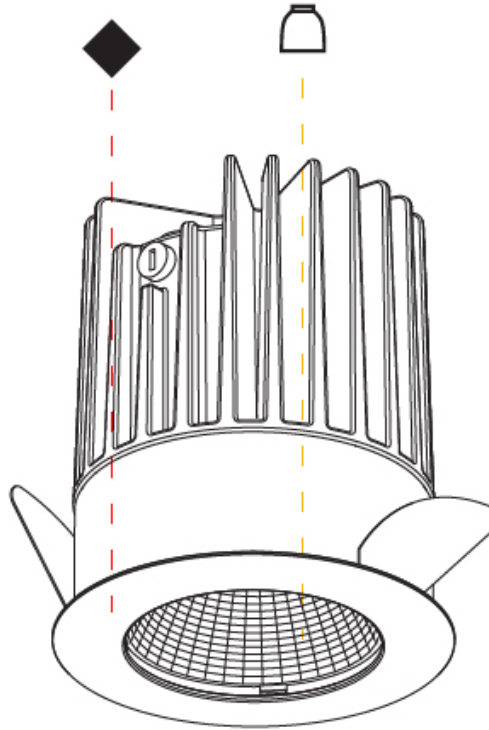

OIKO STANDARD RECESSED

A35714-

PROJECT

TYPE

SPECIFIER

QUANTITY

DATE

A